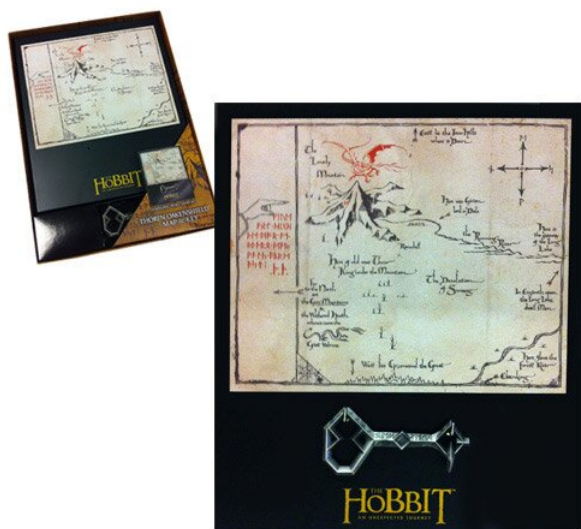

Thorin's Key and Map Black Small key Noble Collection

Category:

Product ID: NN1243

Manufacturer: The Noble Collection

Price: 36.00 EUR

Availability: Out of stock

[See it in our store.](#)

The key to this adventure in Middle-Earth is, aptly enough, a key! This key, along with a map, are the very items that set in motion the fantastic adventures that lead, eventually, to Mt. Doom itself. Here replicas of the key and map are presented on a black plaque, perfect for mounting on your wall. Measures 21 x 26 cm.

Product parameters:

- Dimensions: 21 x 26 cm