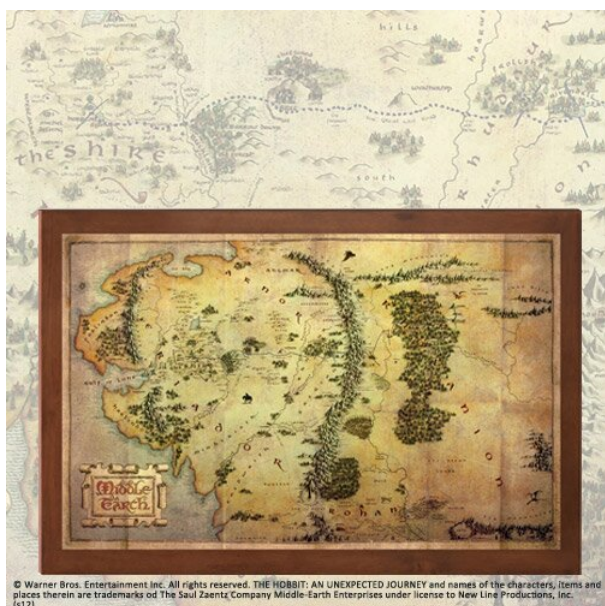

## The Hobbit The Map of Middle-Earth Noble Collection

### Category:

**Product ID:** NN1312

**Manufacturer:** The Noble Collection

**Price:** 48.00 EUR

**Availability:** Out of stock

---

See it in our store.

Follow the journey there and back again on this lovingly recreated map of the North Western regions of Middle Earth. Mounted on wood and measuring 40 x 30 cm this stunning example of the map makers art will make a fine decoration on anyones wall.

Product parameters:

- Dimensions: 40 x 26 cm