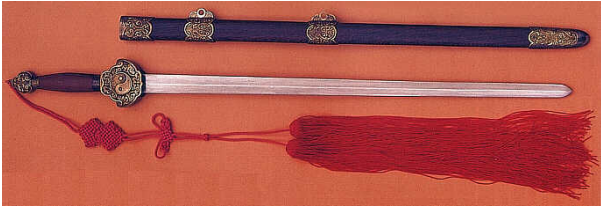

## Damascus Tai Chi Sword

Category: » [Swords](#) » [Chinese Swords](#) » [Tai Chi swords](#)

**Product ID: SH1013**

**Manufacturer: Hanwei**

**Availability: 414,00 EUR**

**Sold Out**

[See it in our store.](#)

### Damascus Tai Chi Sword

Crafted by CAS/Hanwei to a completely different standard of quality than most pieces available, our Damascus Taiji (SH1013) sword is built around a hand-forged Damascus steel blade, profiled to produce a fast, well balanced sword for the martial artist and an authentic piece for the collector of Oriental weaponry. The matching rosewood grip and scabbard with solid bronze fittings, decorated in the traditional Chinese motif, are meticulously finished in this heirloom quality sword.

Damascus steel blade  
Meticulously finished  
Traditional Chinese motif

#### Product parameters:

- Total length: 94 cm
- Blade length: 71 cm
- Weight: 0,85 kg

---

**Sold Out**