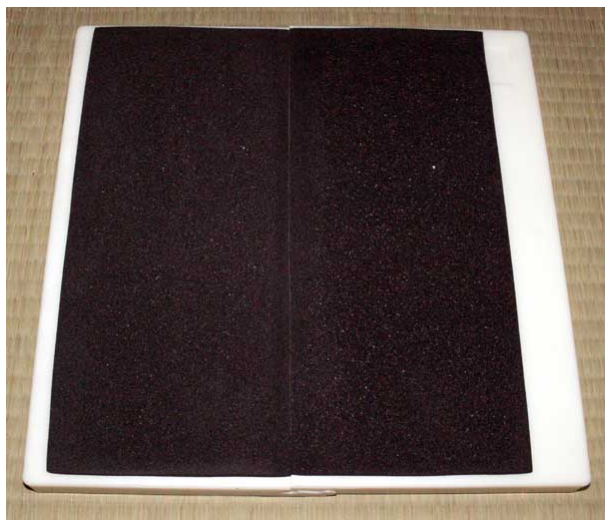

Tameshiwari rebreakable boards - Heavy

Category:

Product ID: GTTB481-L

Price: 18.00 EUR

Availability: Out of stock

[See it in our store.](#)

Rebreakable board for karate. Heavy-duty plastic breaking boards, can be used many times. Once they break, you can put them back together and break them again. Color black = heavy target.

Product parameters:

- Thickness: 2,2 cm
- Dimensions: 28,5 x 28,5 cm
- Weight: 1,22 kg