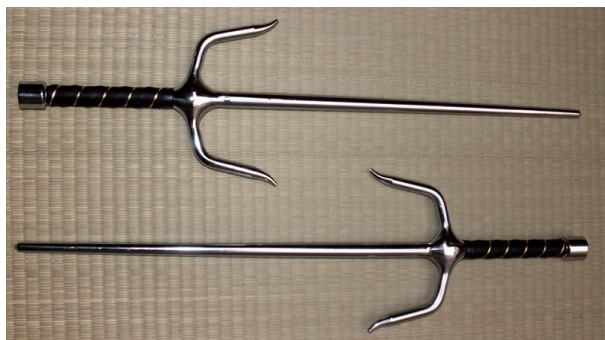

Sai 21.5" Round Chrome (2)

Category:

Product ID: GTTD411TW

Price: 38.00 EUR

Availability: Out of stock

[See it in our store.](#)

Sai, solid stainless steel, chrome, round, black leather wrapped handle - sold in pairs.

Product parameters:

- Total length: 54,5 cm
- Monouchi length: 39 cm
- Yoku length: 7,5 cm
- Spacing: 4,5-6,5 cm
- Weight: 820g/pc