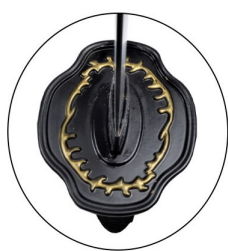

## Anime Samurai Katana Namazuo Toushirou Katsugeki Touken Ranbu

Category: » Swords, daggers, axes » [Display swords](#)

**Product ID: JLZS636**

**Price: 43.00 EUR**

**Availability: In stock**

---

[See it in our store.](#)

Decorative katana inspired by the sword of the character Namazuo Toushirou from the anime series Touken Ranbu. Wooden, white saya with metal fittings. The handle is covered with imitation ray skin red with a black braid. Stainless steel blade.

Product parameters:

- Colour: black
- Blade length: 68 cm
- Total length: 96 cm
- Weight: 700/920 g
- Blade thickness: 3,5 mm
- Blade width: 2,7 cm