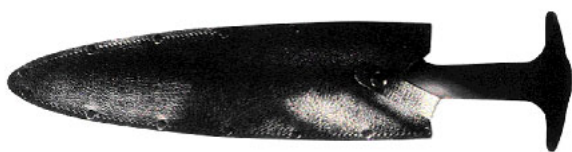

Cold Steel Boar Spear Sheath Black Leather

Category: » [Spears](#)

Product ID: **SL95BOA**
Manufacturer: **Cold Steel**
Availability: 17,00 EUR
Sold Out

[See it in our store.](#)

Cold Steel Boar Spear Sheath made with black leather.

Cold Steel is a world known maker of knives, swords and other edged weapons and tools, all products are made of best available materials. Company was founded in 1980 by company president, Lynn C. Thompson. The company's products include fixed blade knives, folding knives, swords, machetes, tomahawks, kukris, blowguns, walking sticks, and other martial arts-related items.